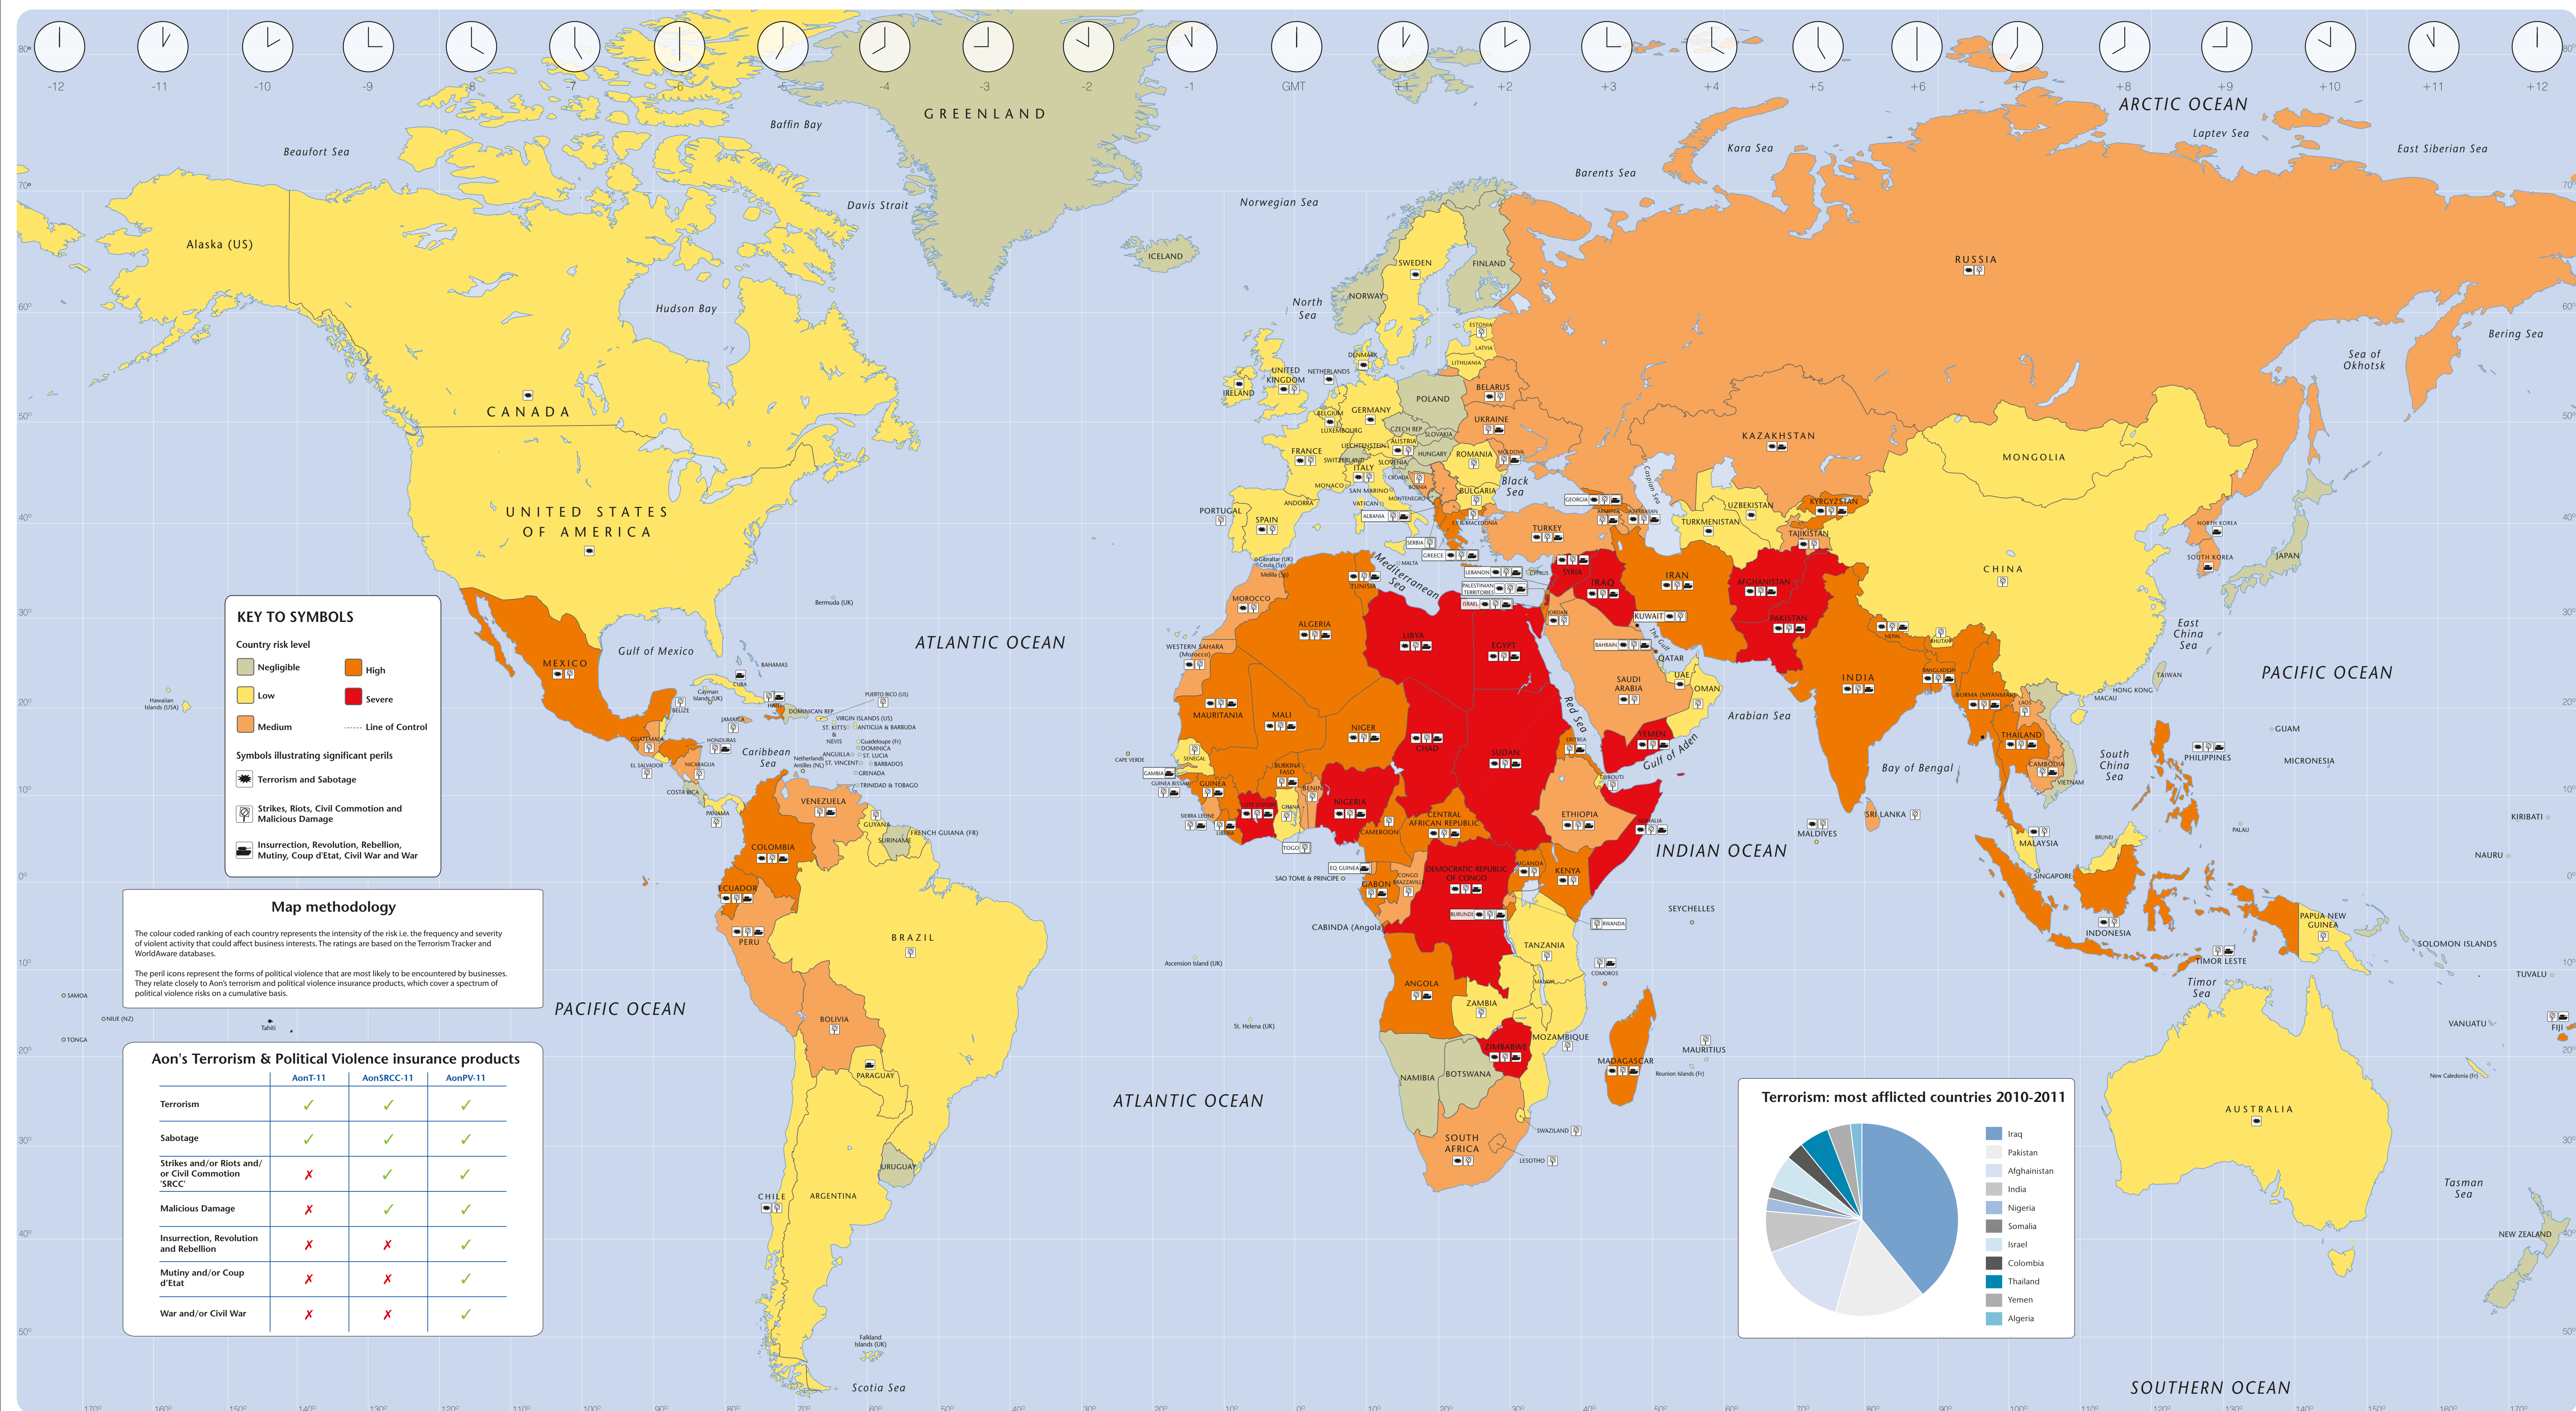

# 2011 Terrorism & Political Violence Map

Aon's unique approach to terrorism and political violence risk management combines threat assessment, impact analysis and crisis management consulting with individually structured insurance programmes to ensure you have the most appropriate solution in place. For further information please speak to your Aon broker, or visit [www.aon.com](http://www.aon.com)