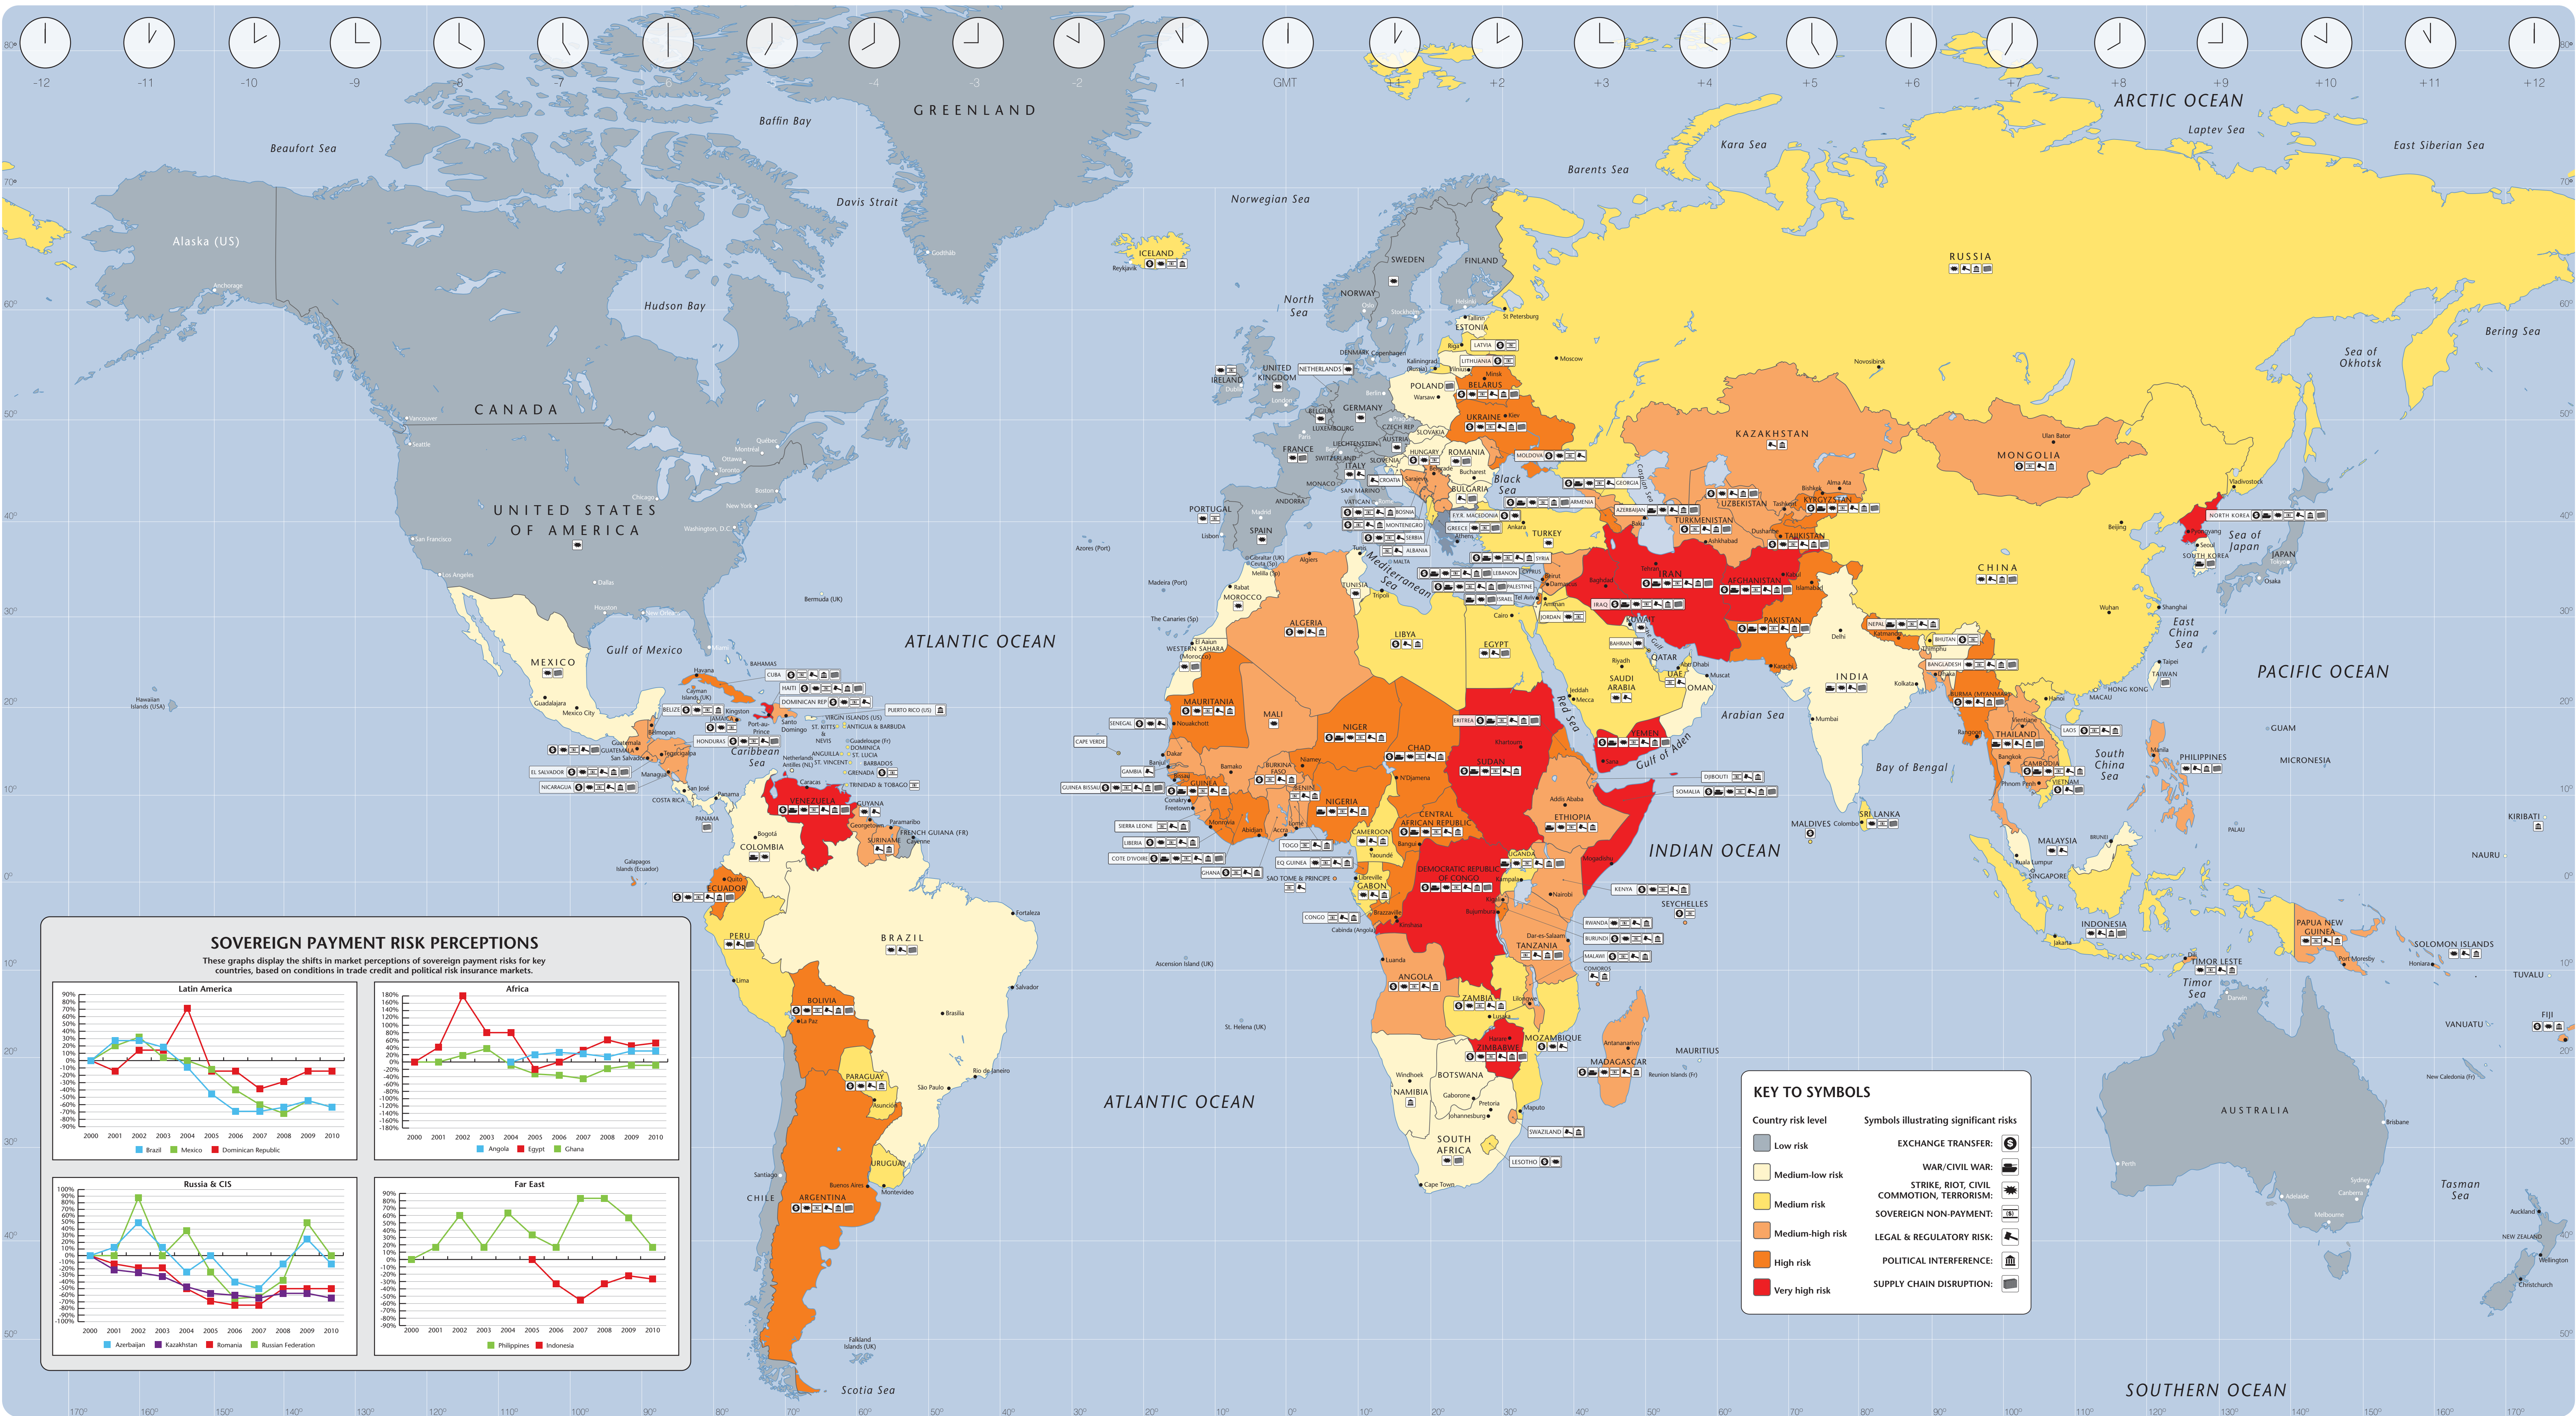

# 2011 Political Risk Map

Aon offers a comprehensive solution to Political Risk, combining analysis and risk management consulting with individually structured insurance programmes. To access an interactive version of the map, please visit [www.aon.com](http://www.aon.com)